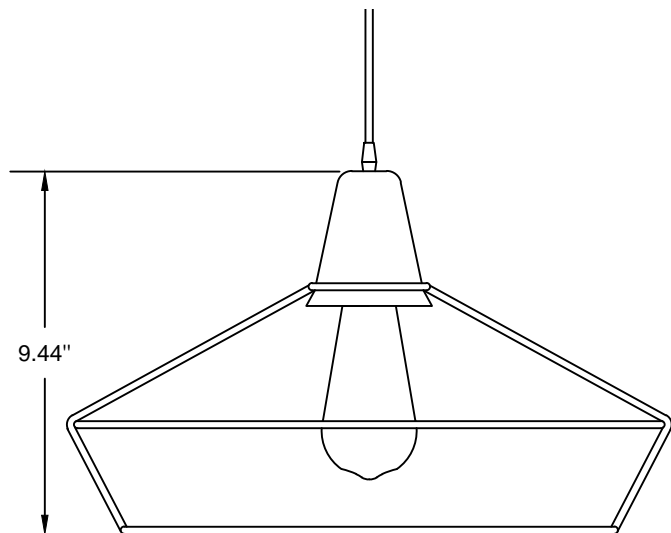

LUMITHREE

OPTIONS

FINISH

PAINTED SILVER
PAINTED WHITE
PAINTED GOLD
PAINTED SPACE GREY

LIGHT SOURCE

LED COMPATIBLE

PT-1005 PENDANT

1 Light | 60W Max (Light bulb not included)

Finish: Painted black

Dimensions: 15.75'' Dia x 9.44'' H x 47.25'' OAH (Adjustable cord)