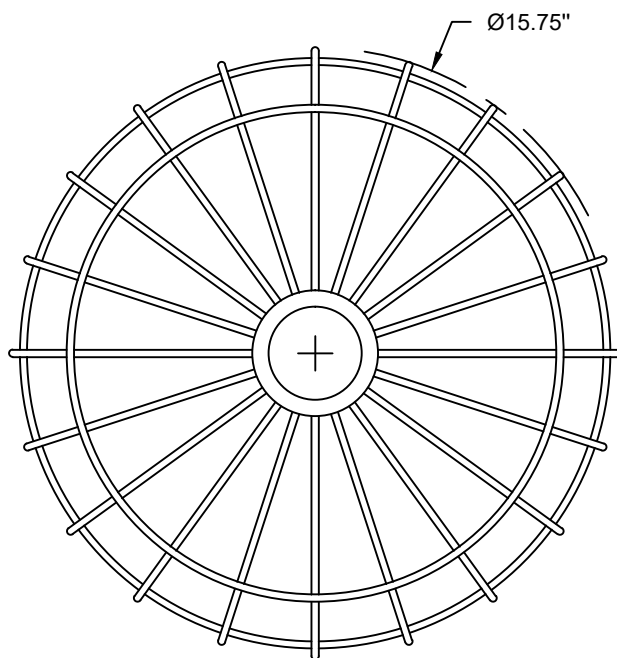

LUMITHREE

OPTIONS

FINISH

PAINTED SILVER
PAINTED WHITE
PAINTED GOLD
PAINTED SPACE GREY

LIGHT SOURCE

LED COMPATIBLE

PT-1005 PENDANT

1 Light | 60W Max (Light bulb not included)

Finish: Painted black

Dimensions: 15.75'' Dia x 9.44'' H x 47.25'' OAH (Adjustable cord)